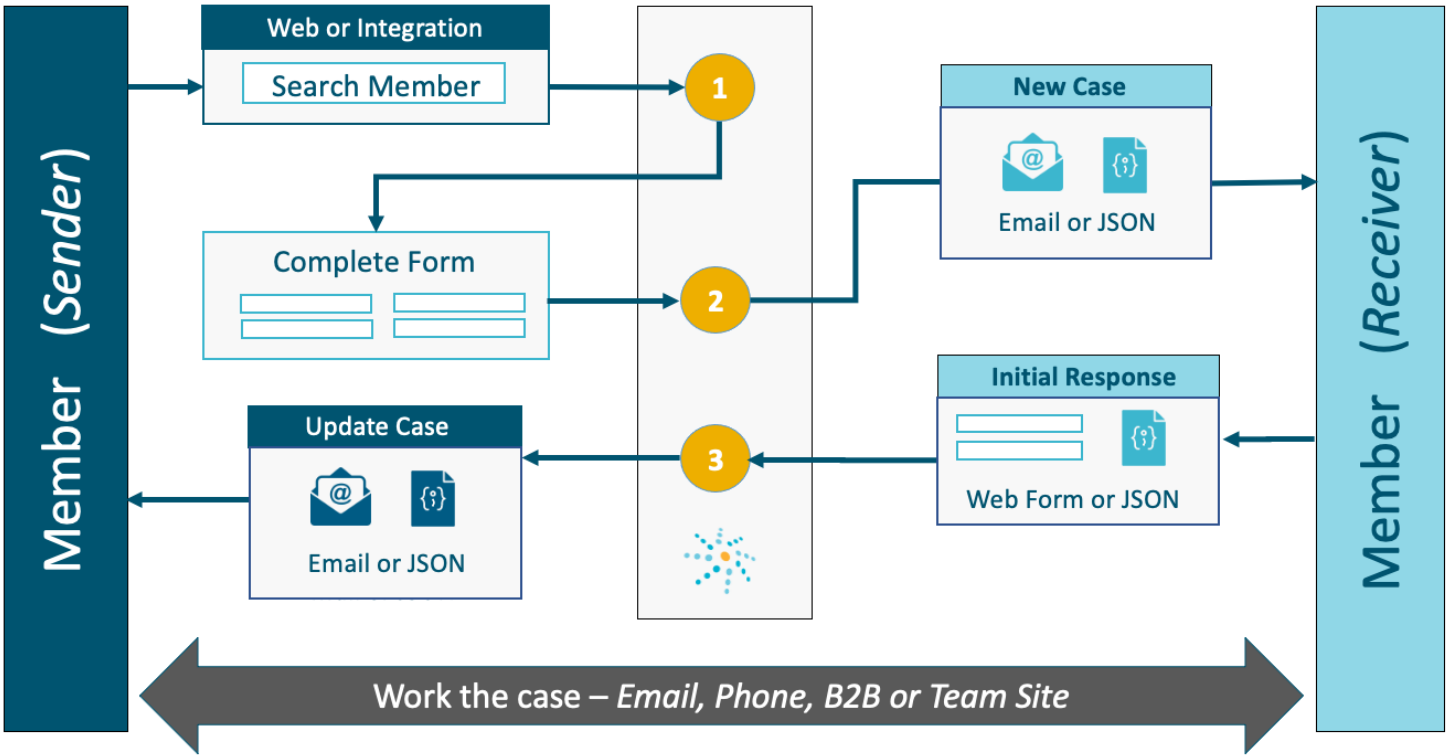

### A portal providing Members a method to collaborate.

- User interface provides a streamlined method for creating a collaboration case with other Members
- Process includes integrated escalation management
- API architecture enables Members to integrate their systems

### Create Collaboration Case

- Simplified to focus on initiating the collaboration
- System creates the connection between engineers
- Engineers then work with their own systems/process

# TSANET CONNECT PROCESS

## Connect Your Systems

TSANet works with Elite Members to integrate TSANet Connect to their existing processes and systems. This provides an improved experience for support engineers.

INTEGRATE YOUR SYSTEMS